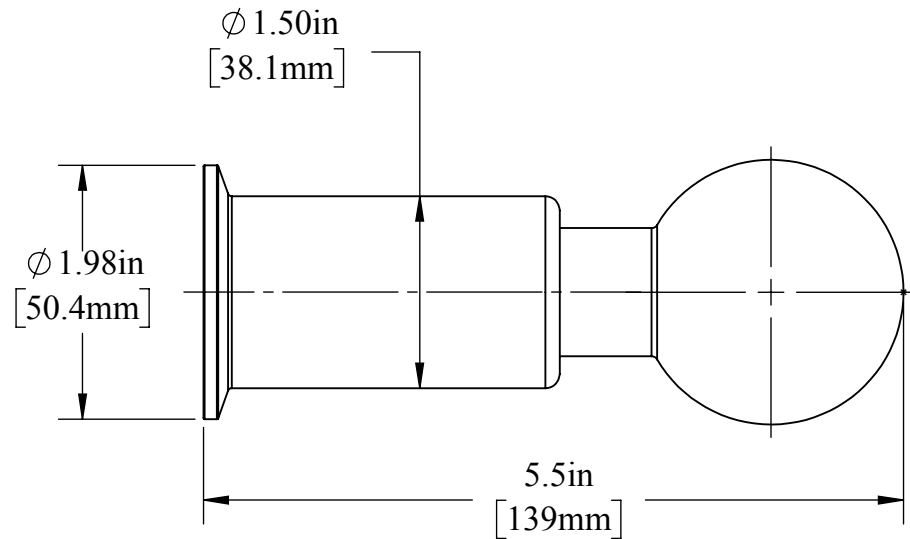

1.5" TRICLAMP CONNECTION

SPRAY SLOTS NOT SHOWN  
SEE DIXON SANITARY CATALOG  
FOR TECHNICAL INFORMATION

<b>PROPRIETARY AND CONFIDENTIAL</b>		<b>DIXON</b> <b>U.S.A.</b>	
<p>This drawing is owned by Dixon Valve &amp; Coupling Co. and shall be returned upon demand. It is loaned on condition that it shall not be copied or reproduced or submitted to others without the owners consent. In accepting it subject to this condition the recipient further agrees that this drawing or any design detail or concept disclosed herein shall not be used in any way detrimental to or in competition with the owner. If the recipient does not agree to the terms of this agreement they shall return this drawing immediately. The information contained in this drawing is subject to change without notice.</p>		<i>THE RIGHT CONNECTION™</i>	
		DESCRIPTION: ROTATING SPRAY BALL	
		MATERIAL(S): 316L, 304 STAINLESS	
<b>DO NOT SCALE THIS DRAWING</b>		PART NUMBER: <b>SRH360CMP-R150, SRH360CMP-G150</b>	