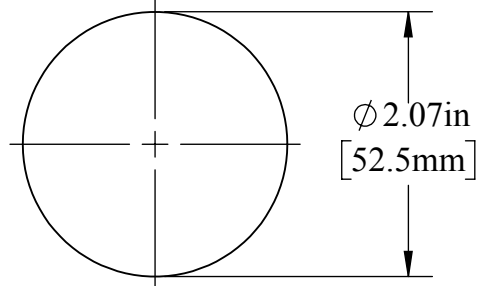

1.5" TRICLAMP CONNECTION

SPRAY SLOTS NOT SHOWN  
SEE DIXON SANITARY CATALOG  
FOR TECHNICAL INFORMATION

<b>PROPRIETARY AND CONFIDENTIAL</b>		<b>DIXON</b> <b>U.S.A.</b>	
<p>This drawing is owned by Dixon Valve &amp; Coupling Co. and shall be returned upon demand. It is loaned on condition that it shall not be copied or reproduced or submitted to others without the owners consent. In accepting it subject to this condition the recipient further agrees that this drawing or any design detail or concept disclosed herein shall not be used in any way detrimental to or in competition with the owner. If the recipient does not agree to the terms of this agreement they shall return this drawing immediately. The information contained in this drawing is subject to change without notice.</p>		<i>THE RIGHT CONNECTION™</i>	
		DESCRIPTION: ROTATING SPRAY BALL	
		MATERIAL(S): 316L, 304 STAINLESS	
<b>DO NOT SCALE THIS DRAWING</b>		PART NUMBER: <b>SRH360CMP-R150, SRH360CMP-G150</b>	