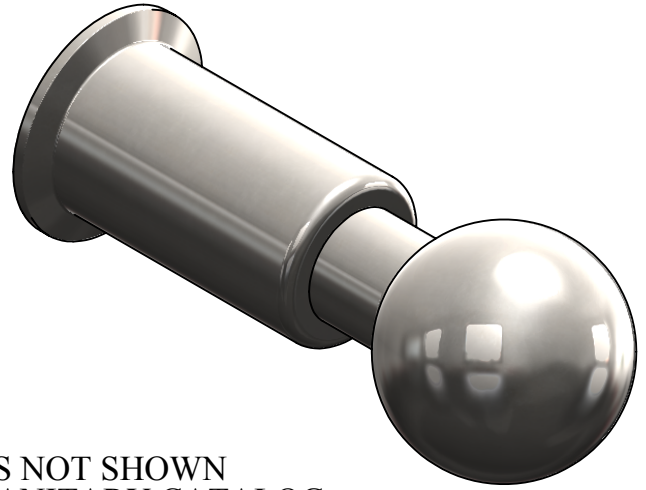

1.5" TRICLAMP CONNECTION

SPRAY SLOTS NOT SHOWN  
SEE DIXON SANITARY CATALOG  
FOR TECHNICAL INFORMATION

<b>PROPRIETARY AND CONFIDENTIAL</b>		<b>DIXON</b> <b>U.S.A.</b>	
<p>This drawing is owned by Dixon Valve &amp; Coupling Co. and shall be returned upon demand. It is loaned on condition that it shall not be copied or reproduced or submitted to others without the owners consent. In accepting it subject to this condition the recipient further agrees that this drawing or any design detail or concept disclosed herein shall not be used in any way detrimental to or in competition with the owner. If the recipient does not agree to the terms of this agreement they shall return this drawing immediately. The information contained in this drawing is subject to change without notice.</p>		<i>THE RIGHT CONNECTION™</i>	
		DESCRIPTION: ROTATING SPRAY BALL	
		MATERIAL(S): 316L, 304 STAINLESS	
<b>DO NOT SCALE THIS DRAWING</b>		PART NUMBER: <b>SRH360CMP-R150, SRH360CMP-G150</b>	