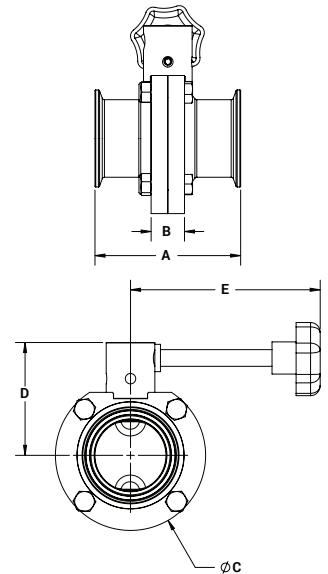

Butterfly Valves - B5107

Clamp End with Infinite Position Handle - [B]

Size	316L Stainless Steel with Silicone Seats Part #	316L Stainless Steel with FKM Seats Part #	316L Stainless Steel with EPDM Seats Part #
1/2"	B5107S050CC-B	B5107V050CC-B	B5107E050CC-B
3/4"	B5107S075CC-B	B5107V075CC-B	B5107E075CC-B
1"	B5107S100CC-B	B5107V100CC-B	B5107E100CC-B
1-1/2"	B5107S150CC-B	B5107V150CC-B	B5107E150CC-B
2"	B5107S200CC-B	B5107V200CC-B	B5107E200CC-B
2-1/2"	B5107S250CC-B	B5107V250CC-B	B5107E250CC-B
3"	B5107S300CC-B	B5107V300CC-B	B5107E300CC-B
4"	B5107S400CC-B	B5107V400CC-B	B5107E400CC-B

Size	Dimensions				
	A (in)	B (in)	C (in)	D (in)	E (in)
1/2"	3.50	.90	3.10	2.60	4.90
3/4"	3.50	.90	3.10	2.60	4.90
1"	3.50	.90	3.10	2.60	4.90
1-1/2"	3.50	.90	3.10	2.60	4.90
2"	3.80	.90	3.90	3.00	4.90
2-1/2"	3.80	.90	4.60	3.40	4.90
3"	4.10	1.20	5.20	3.50	6.60
4"	4.80	1.20	6.70	4.30	6.60