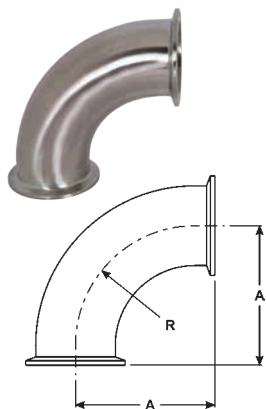

Clamp Fittings - Elbows

90° - B2CMP

Tube OD	Dimensions		304 Stainless Steel Part #	316L Stainless Steel Part #
	A	R		
1/2"	1.625"	1.125"	---	B2CMP-R50
3/4"	1.625"	1.125"	---	B2CMP-R75
1"	2.000"	1.500"	B2CMP-G100	B2CMP-R100
1 1/2"	2.750"	2.250"	B2CMP-G150	B2CMP-R150
2"	3.500"	3.000"	B2CMP-G200	B2CMP-R200
2 1/2"	4.250"	3.750"	B2CMP-G250	B2CMP-R250
3"	5.000"	4.500"	B2CMP-G300	B2CMP-R300
4"	6.625"	6.000"	B2CMP-G400	B2CMP-R400
6"	9.875"	9.000"	B2CMP-G600	B2CMP-R600